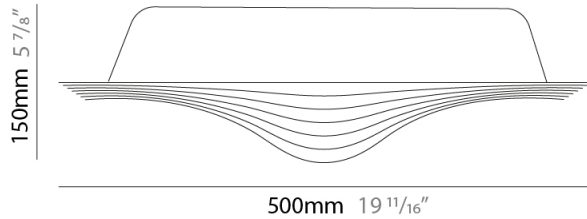

PROJECT	_____
TYPE	_____
SPECIFIER	_____
QUANTITY	_____
DATE	_____

SESTESSA SURFACE

D32007

base number

1. To build a product code in our configurator select the specify button on the base model # product page
2. To build a manual product code on this datasheet choose from the options listed below in blue font and add the suffix to the base model #

GENERAL

Series: Sestessa
Brand: Cini & Nils
Division: Design
Mounting Type: Surface
Mounting Location: Ceiling
Subcategory: Ambient

PHYSICAL

Shape: Round
Diameter (mm): 500
Diameter (in): 19 11/16
Height (mm): 150
Height (in): 5 7/8
Light Distribution: Indirect
Fixture Finish: WHI
Fixture Material: Aluminum

ELECTRICAL

Lamp Type: LED
Total Output Wattage (W): 52
Dimming: Tri-Mode (Non-Dimming and Phase Dimming (120Vac only) and 0-10V Dimming)
Driver Included: Yes
Driver Location: Integrated
Driver Type: Constant Current - Universal
Driver Class: Class 2
Input Voltage (V): 120 - 277
Constant Current (MA): 700

LED

Number of LEDs: 2
Color Temperature (°K): 2800
Nominal Lumen (lm): 4800
CRI: >95 CRI
Lamp Life (hrs): 50000

OPTICAL

RATINGS AND CERTIFICATIONS

Certified By: Certified for North American Standards
IP rating: IP20