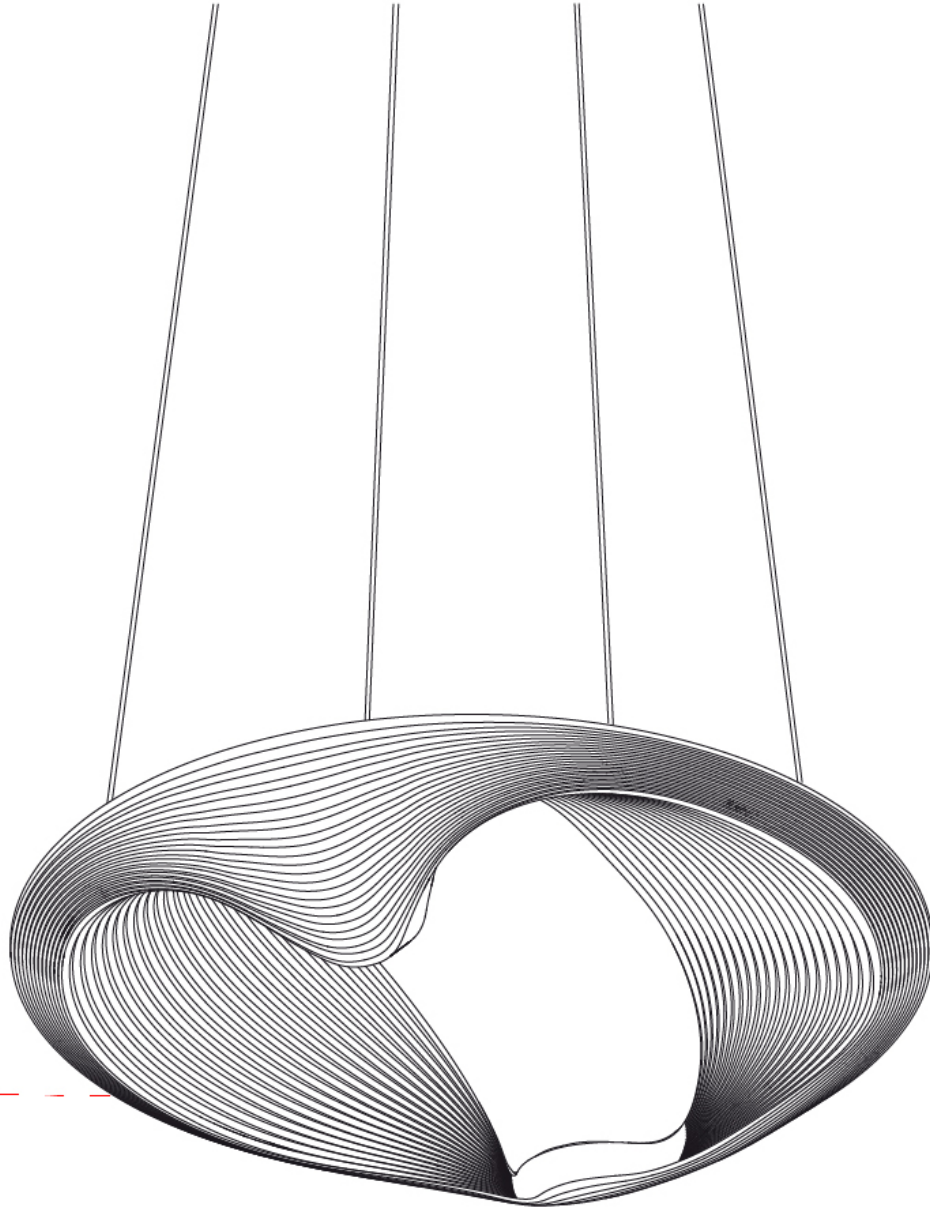

D31011

PROJECT _____

TYPE _____

SPECIFIER _____

QUANTITY _____

DATE _____

D